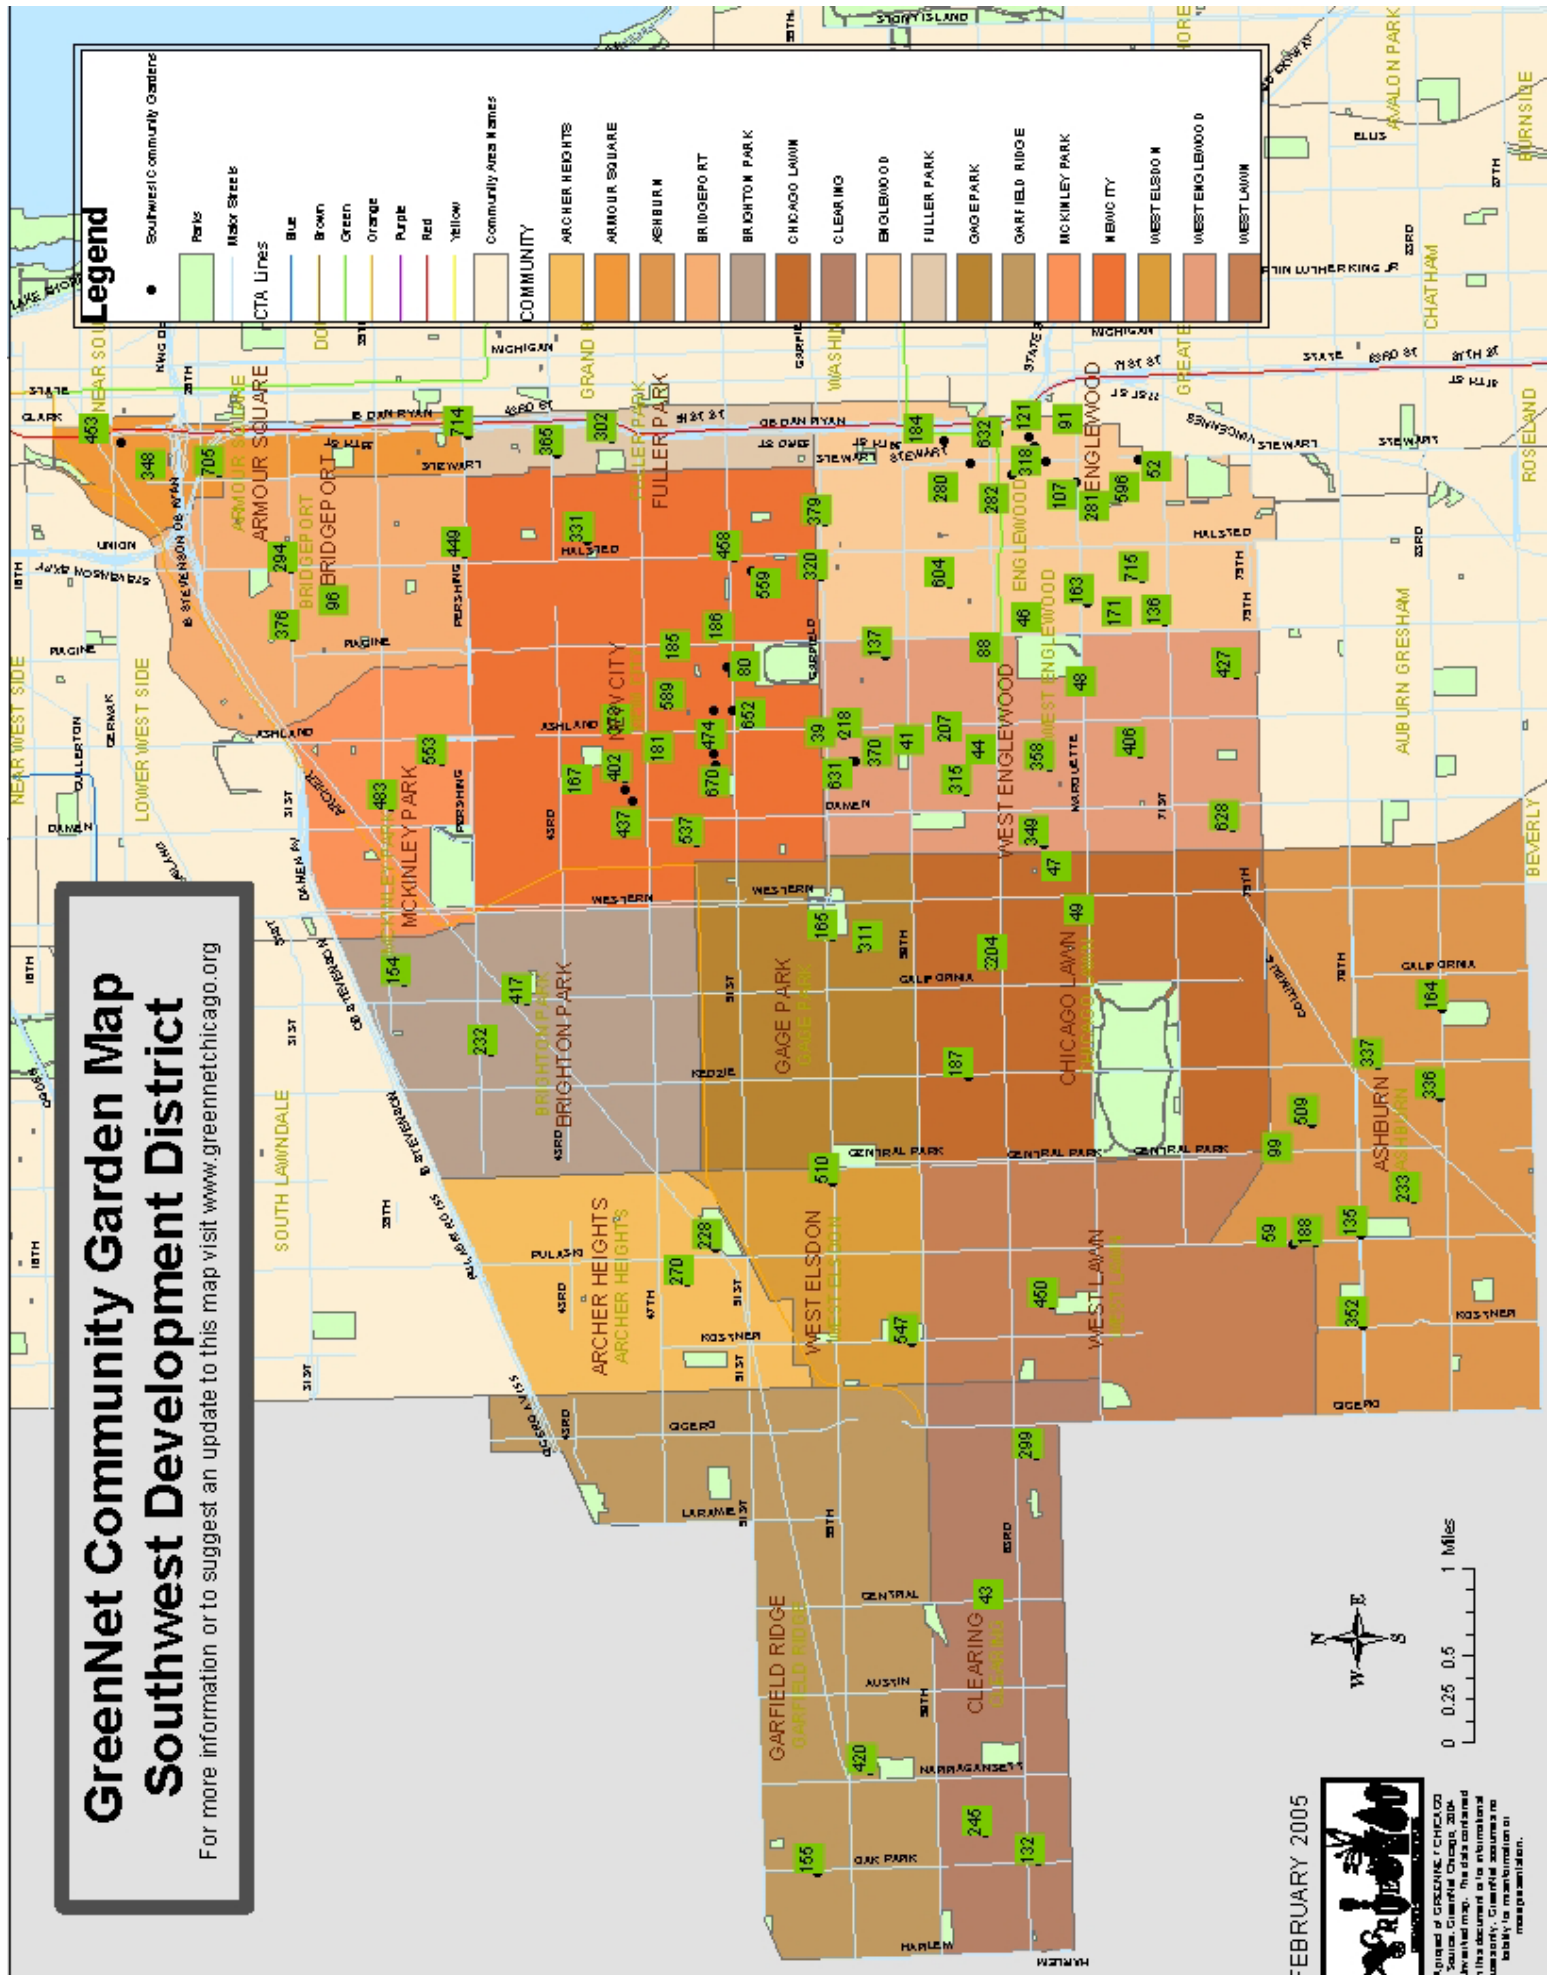

GreenNet Community Garden Map Southwest Development District

For more information or to suggest an update to this map visit www.greennetchicago.org

Legend

- Southwest Community Centers
- Parks
- Main Streets
- CTA Lines
- Blue
- Brown
- Green
- Orange
- Purple
- Red
- Yellow
- Community Area Names

COMMUNITY
ARCHER HEIGHTS
ARMOUR SQUARE
ASHBURN
BRIDGEPORT
BRIGHTON PARK
CHICAGO LAMON
CLEARING
ENGLEWOOD
FULLER PARK
GAGE PARK
GARFIELD RIDGE
MC KINLEY PARK
MENINGITY
WEST ELSDON
WEST ENGLEWOOD
WEST LAMON

FEBRUARY 2005

Approved by GREENNET CHICAGO
 U.S. Source: General Chicago, 2004
 In the Westmap, the information
 community. GreenNet assumes no
 liability for maintenance or
 management.

The list of community gardens below is unverified. GreenNet assumes no liability for misinformation or misinterpretation. This map should be used for informational purposes only.