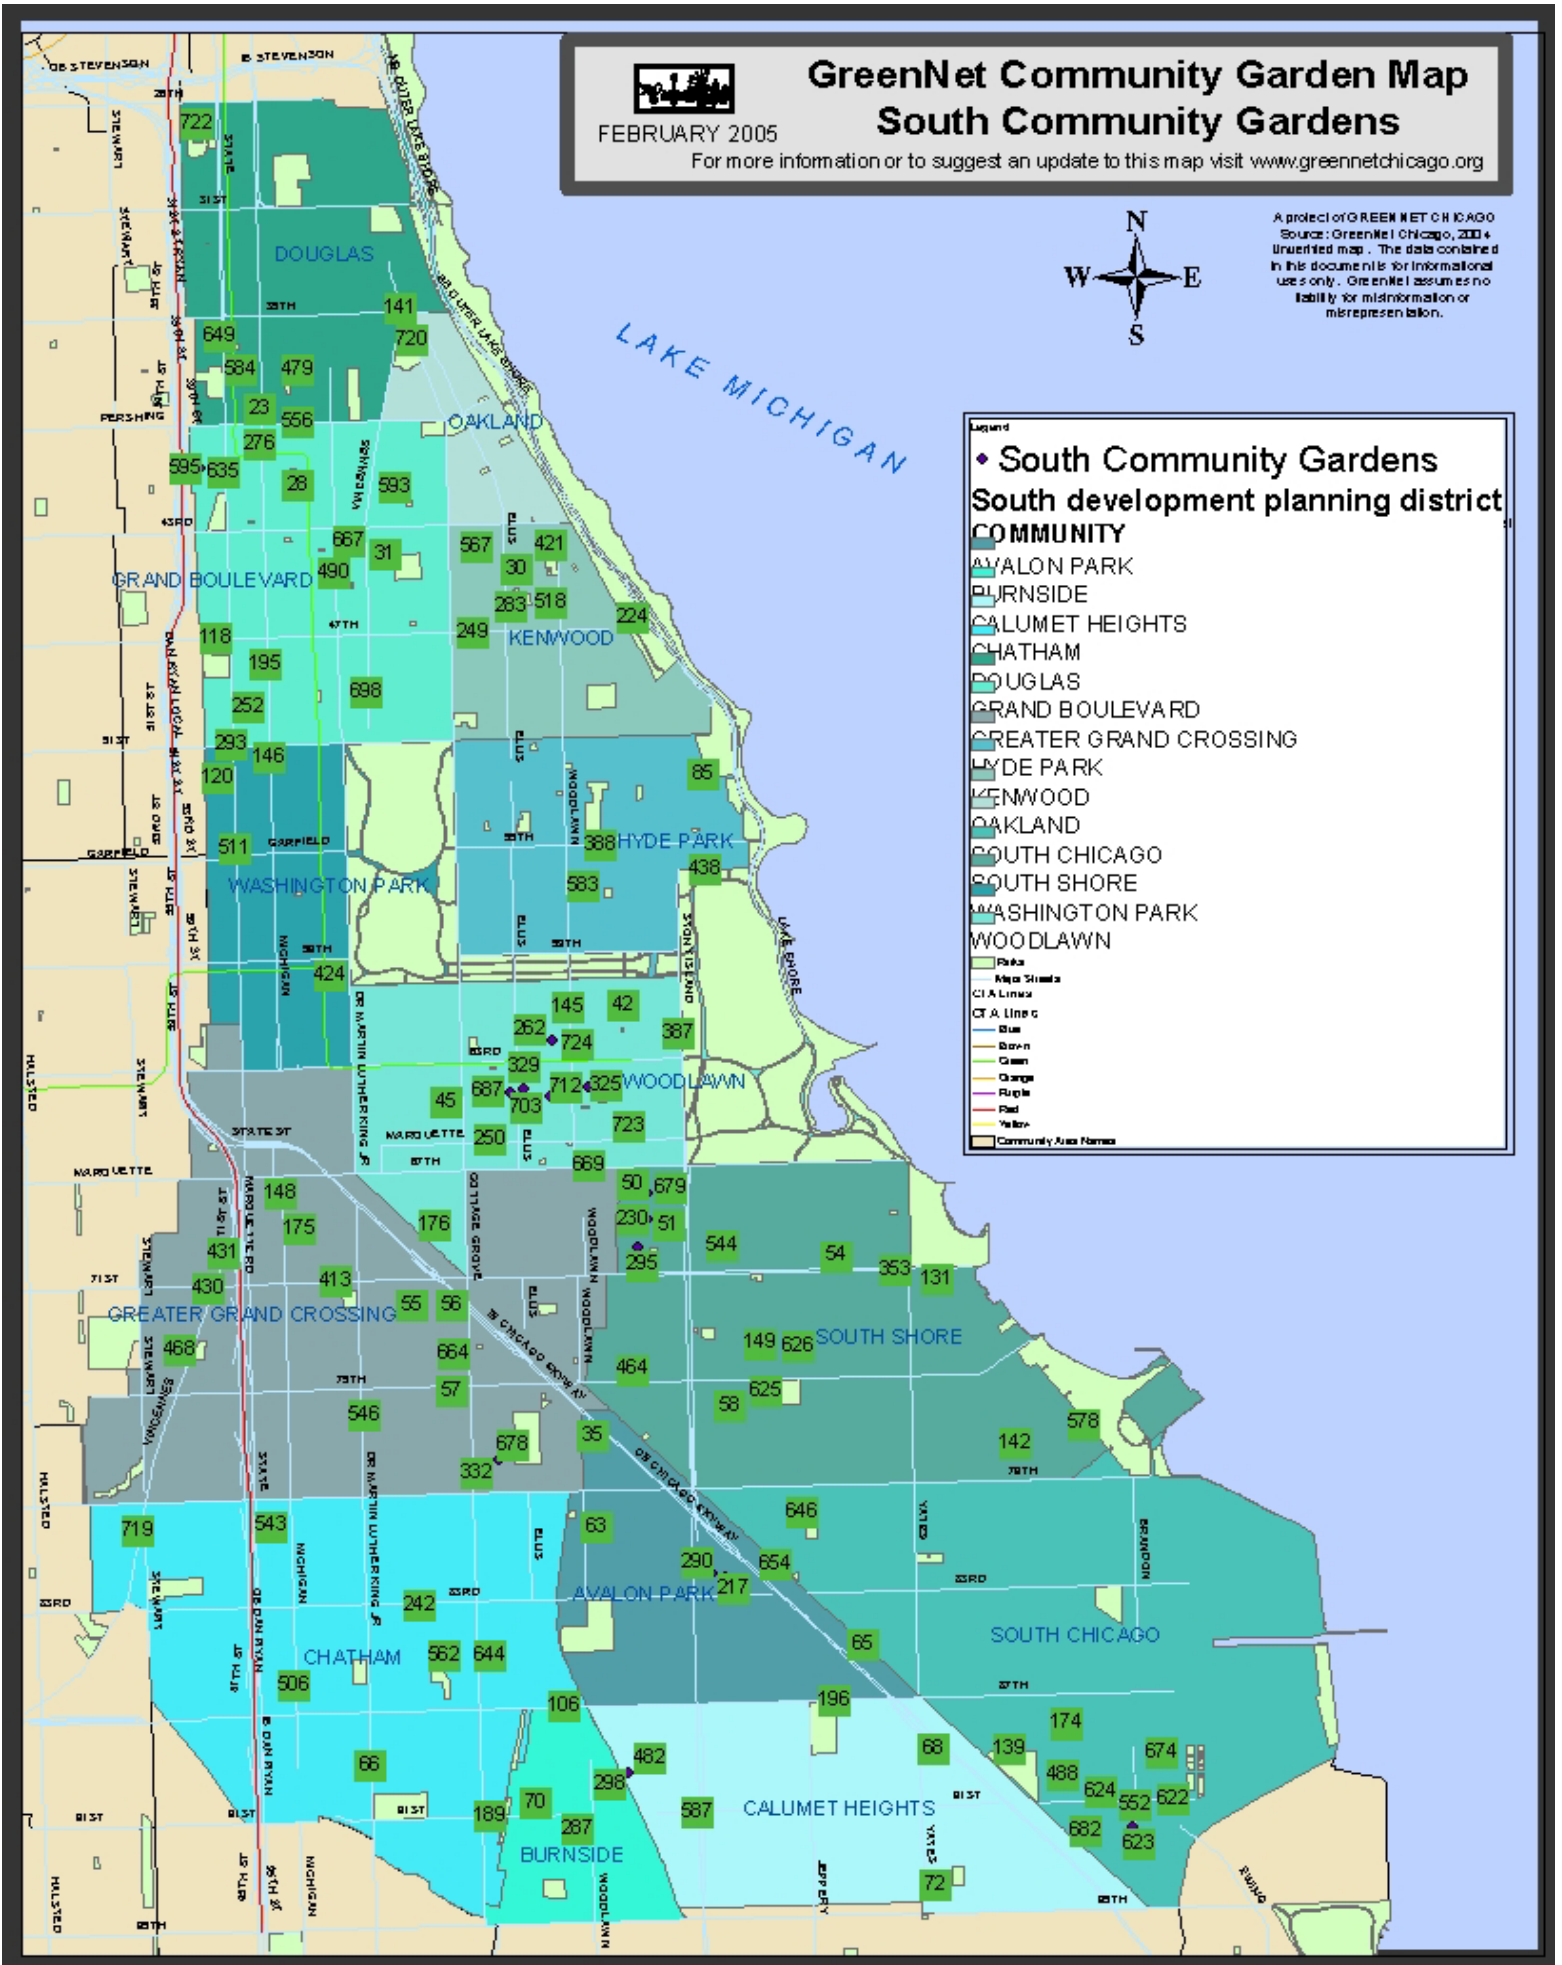

GreenNet Community Garden Map South Community Gardens

FEBRUARY 2005

For more information or to suggest an update to this map visit www.greennetchicago.org

A project of GREEN NET CHICAGO
Source: GreenNet Chicago, 2004
Unrefined map. The data contained
in this document is for informational
use only. GreenNet assumes no
liability for misinformation or
misrepresentation.

Legend

- ◆ South Community Gardens
- South development planning district
- COMMUNITY
- AYALON PARK
- BURNSIDE
- CALUMET HEIGHTS
- CHATHAM
- DOUGLAS
- GRAND BOULEVARD
- GREATER GRAND CROSSING
- HYDE PARK
- KENWOOD
- OAKLAND
- SOUTH CHICAGO
- SOUTH SHORE
- WASHINGTON PARK
- WOODLAWN
- Parks
- Major Streets
- CTA Lines
- CTA Line c
- Blue
- Brown
- Green
- Orange
- Purple
- Red
- Yellow
- Community Area Names