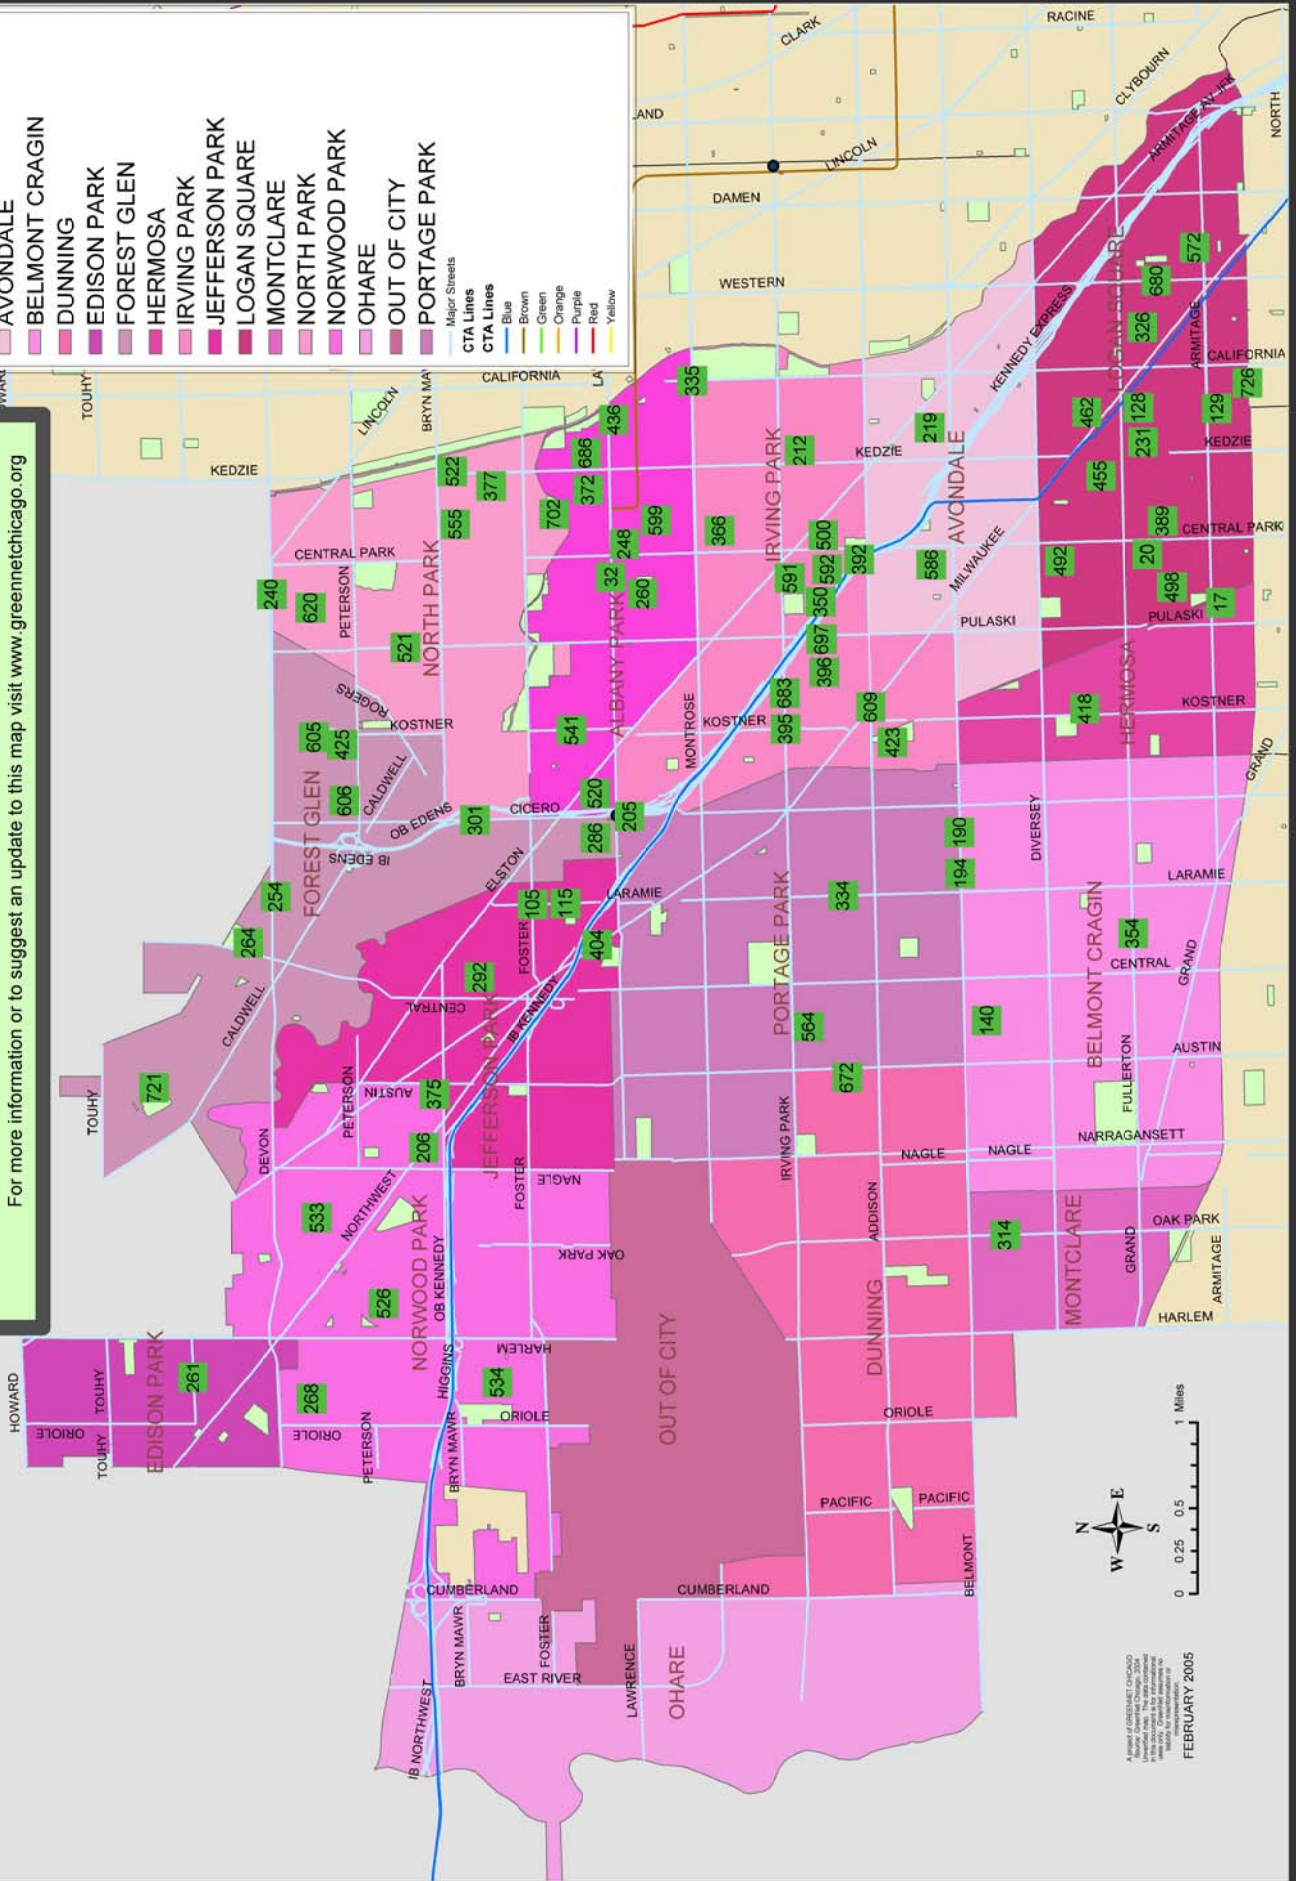

GreenNet Community Garden Map Northwest Community Gardens

For more information or to suggest an update to this map visit www.greennetchicago.org

LEGEND

- Northwest Community Gardens
- **COMMUNITY**
- ALBANY PARK
- AVONDALE
- BELMONT CRAGIN
- DUNNING
- EDISON PARK
- FOREST GLEN
- HERMOSA
- IRVING PARK
- JEFFERSON PARK
- LOGAN SQUARE
- MONTCLARE
- NORTH PARK
- NORWOOD PARK
- OHARE
- OUT OF CITY
- PORTAGE PARK

Major Streets

CTA Lines

- Blue
- Brown
- Green
- Orange
- Purple
- Red
- Yellow