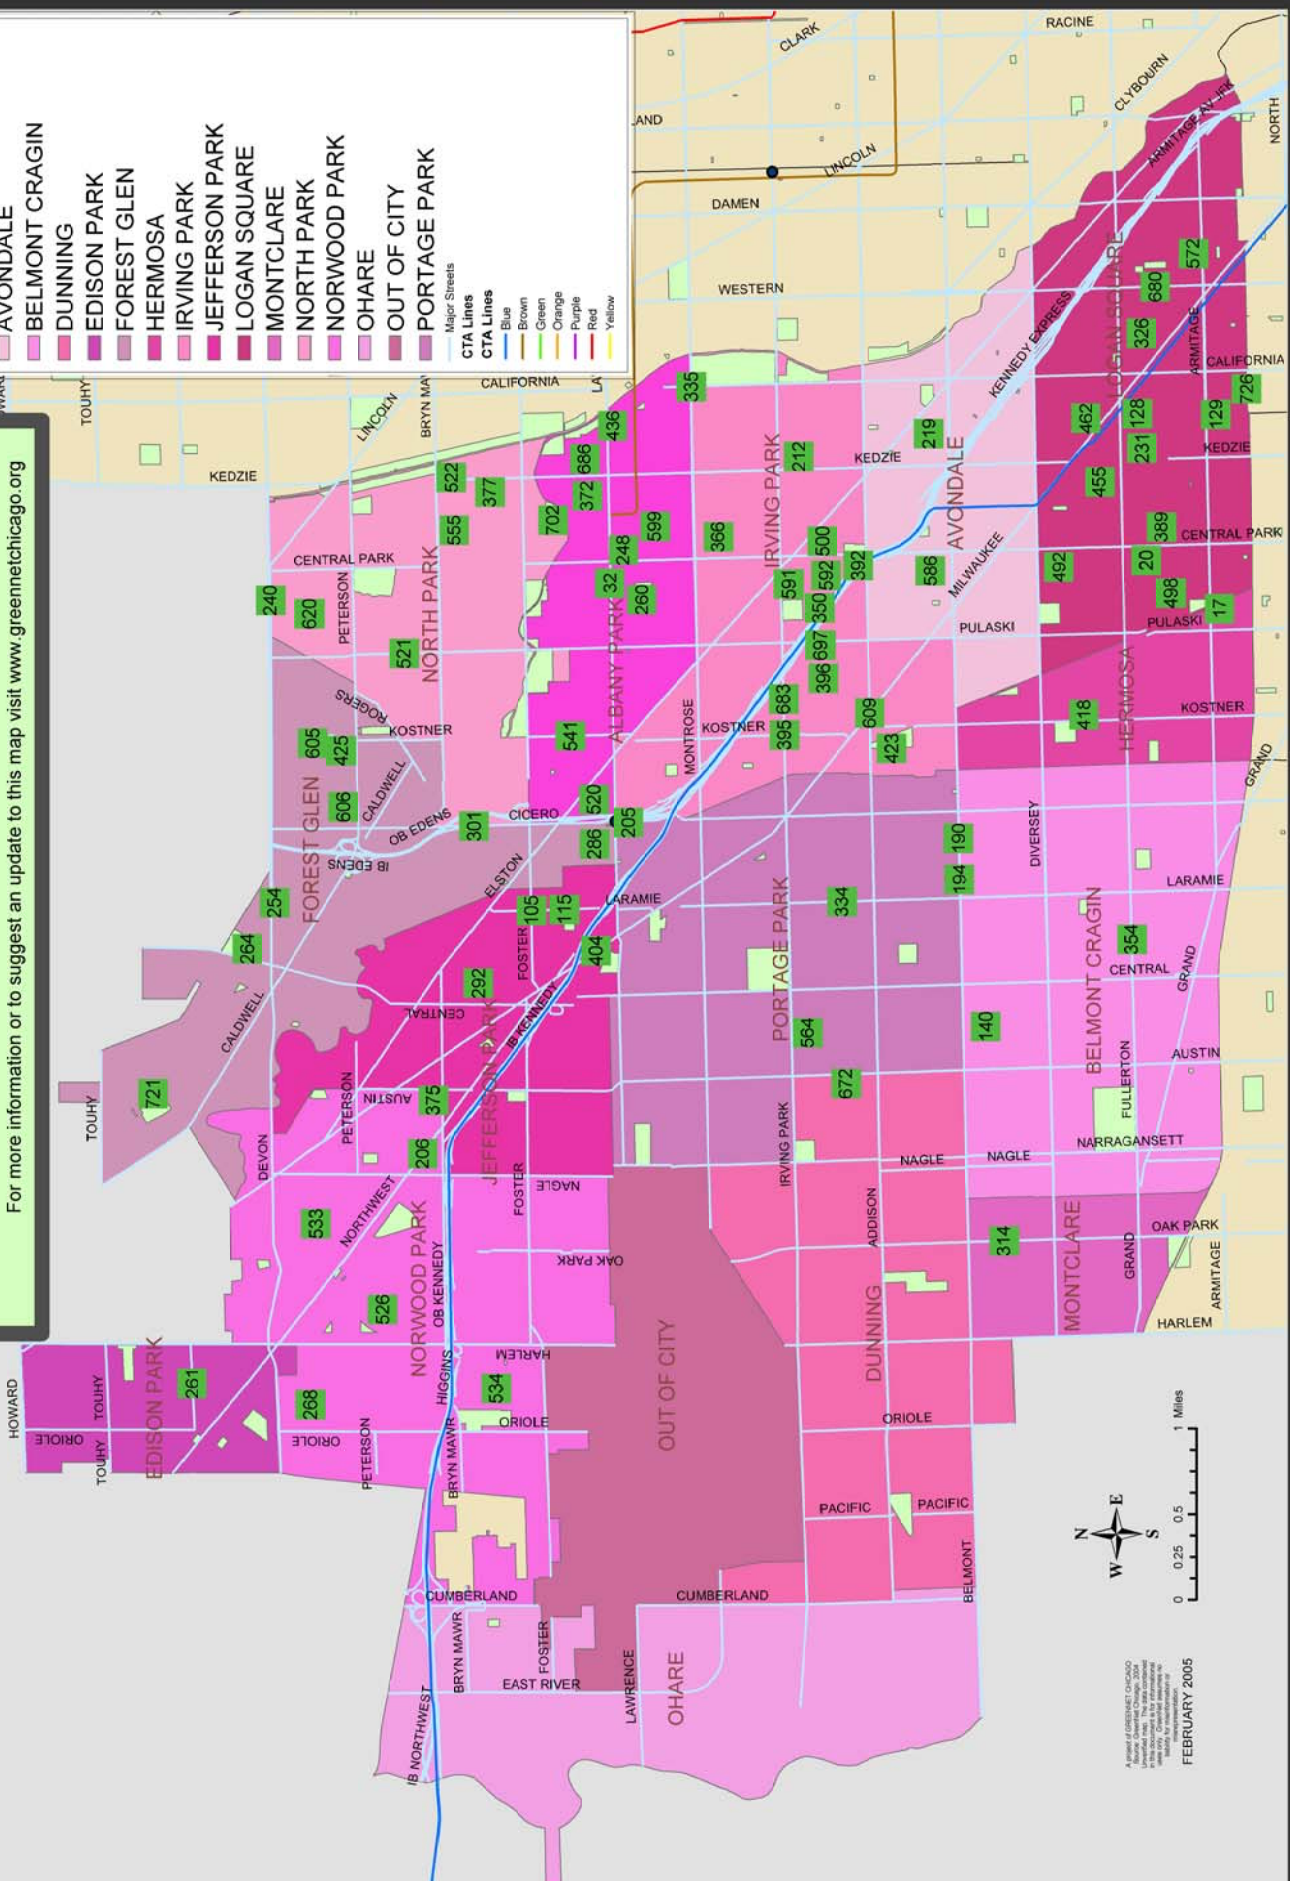

GreenNet Community Garden Map Northwest Community Gardens

For more information or to suggest an update to this map visit www.greennetchicago.org

LEGEND

- Northwest Community Gardens
- COMMUNITY**
- ALBANY PARK
- AVONDALE
- BELMONT CRAGIN
- DUNNING
- EDISON PARK
- FOREST GLEN
- HERMOSA
- IRVING PARK
- JEFFERSON PARK
- LOGAN SQUARE
- MONTCLARE
- NORTH PARK
- NORWOOD PARK
- OHARE
- OUT OF CITY
- PORTAGE PARK

Major Streets
 CTA Lines
 Blue
 Brown
 Green
 Orange
 Purple
 Red
 Yellow

Map of Chicago, IL
 February 2005

The list of community gardens below is unverified. GreenNet assumes no liability for misinformation or misinterpretation. This map should be used for informational purposes only.