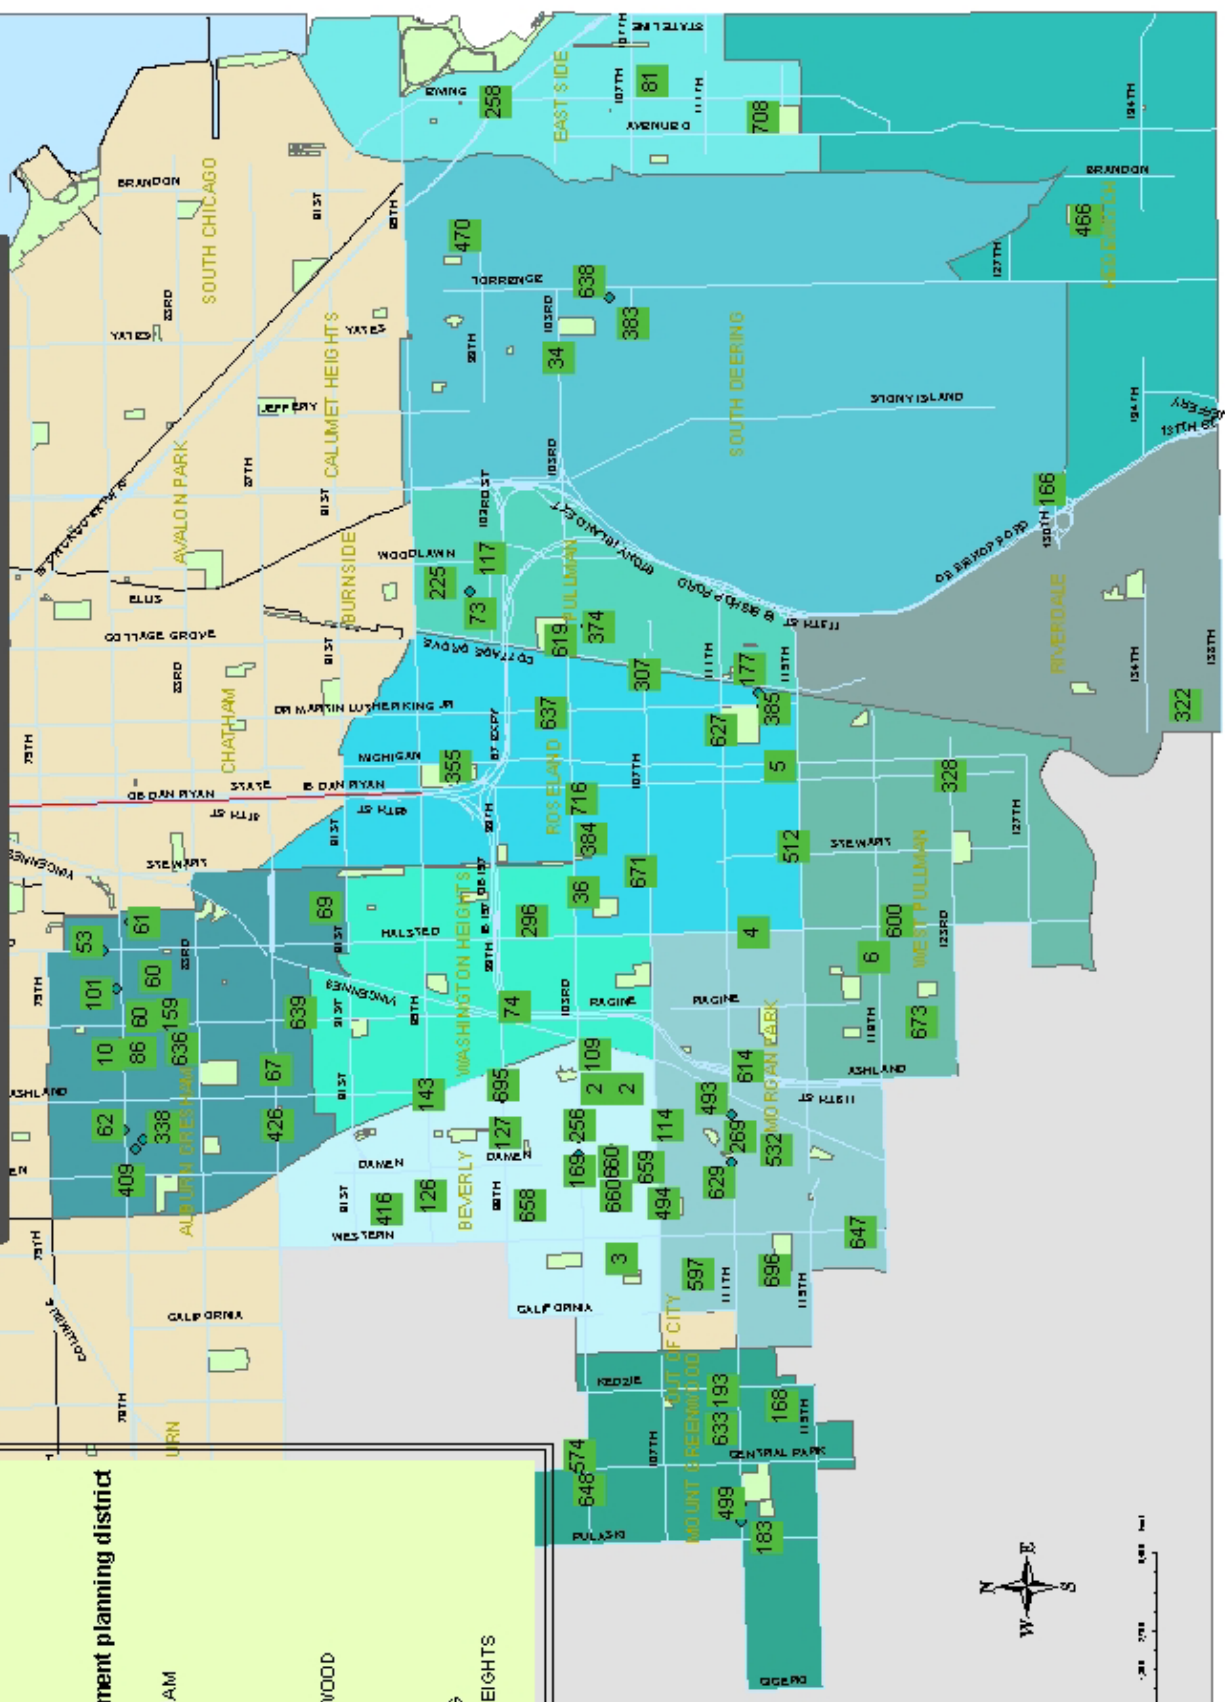

GreenNet Community Garden Map Far South Development District

For more information or to suggest an update to this map visit www.greennetchicago.org

Legend

- Far South Community Gardens
- Park
- High street
- City Limit
- Blue
- Grey
- Orange
- Purple
- Yellow
- Green
- Community Garden

Far South development planning district

COMMUNITY

- AUBURN GRESHAM
- BEVERLY
- EAST SIDE
- HEGEWISCH
- MORGAN PARK
- MOUNT GREENWOOD
- PULLMAN
- RIVERDALE
- ROSELAND
- SOUTH DEERING
- WASHINGTON HEIGHTS
- WEST PULLMAN

FEBRUARY 2005